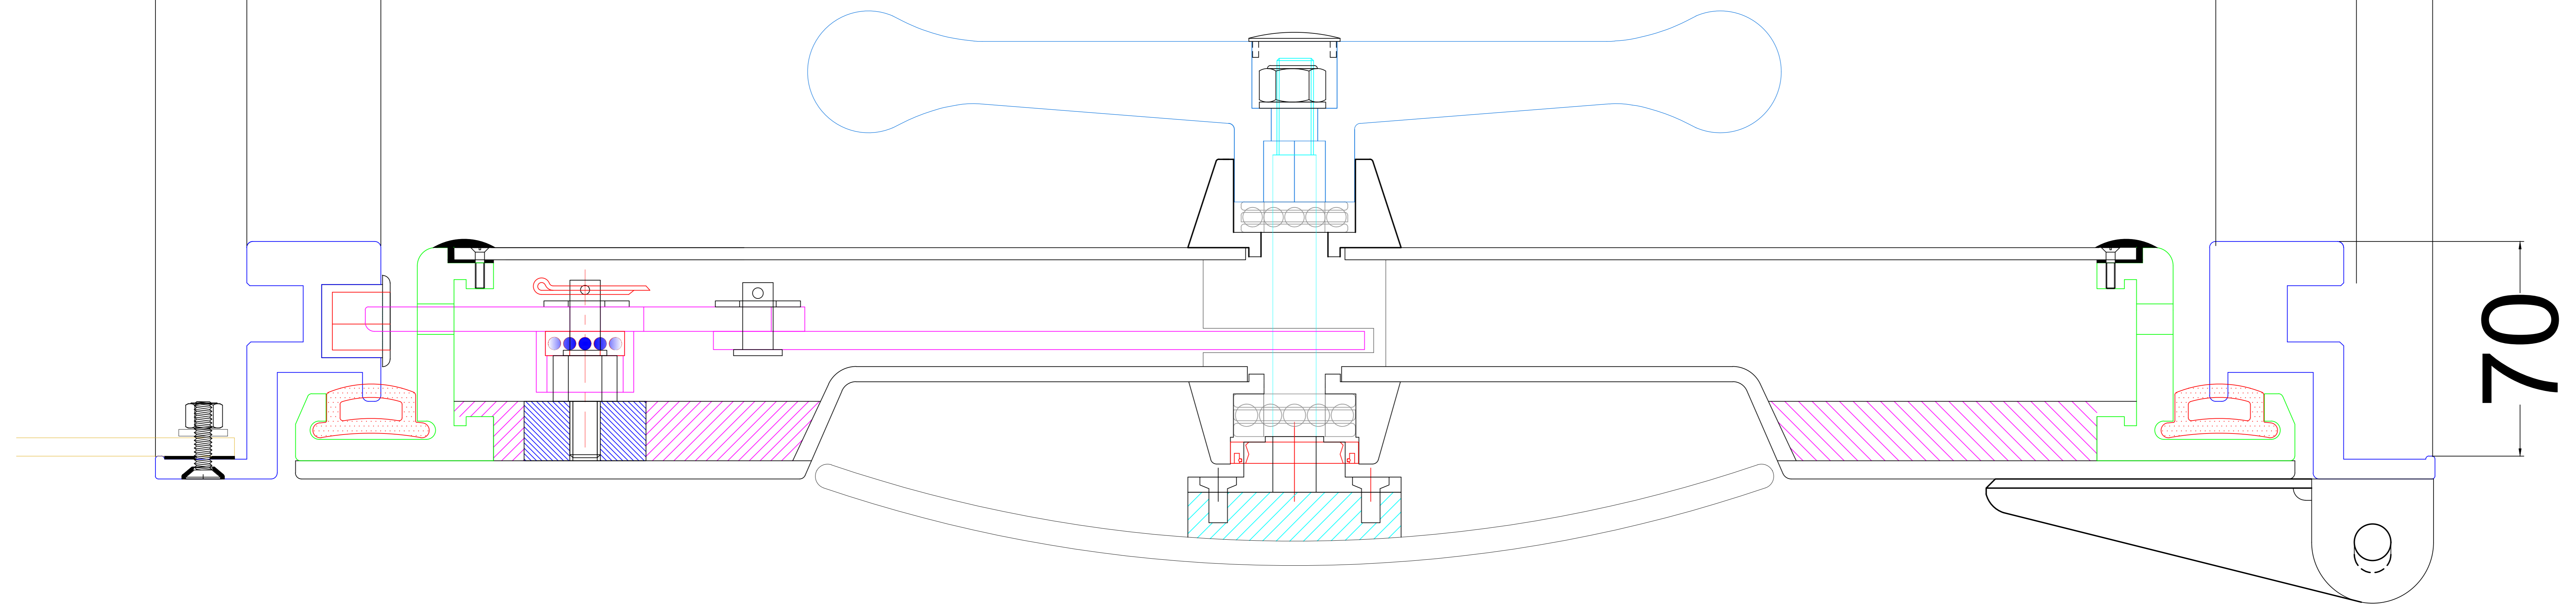

Over_All: X+60 mm

Cut_Out: X

Clear Open: X-88 mm

EXTERIOR, RH DOOR

DWTFAL series