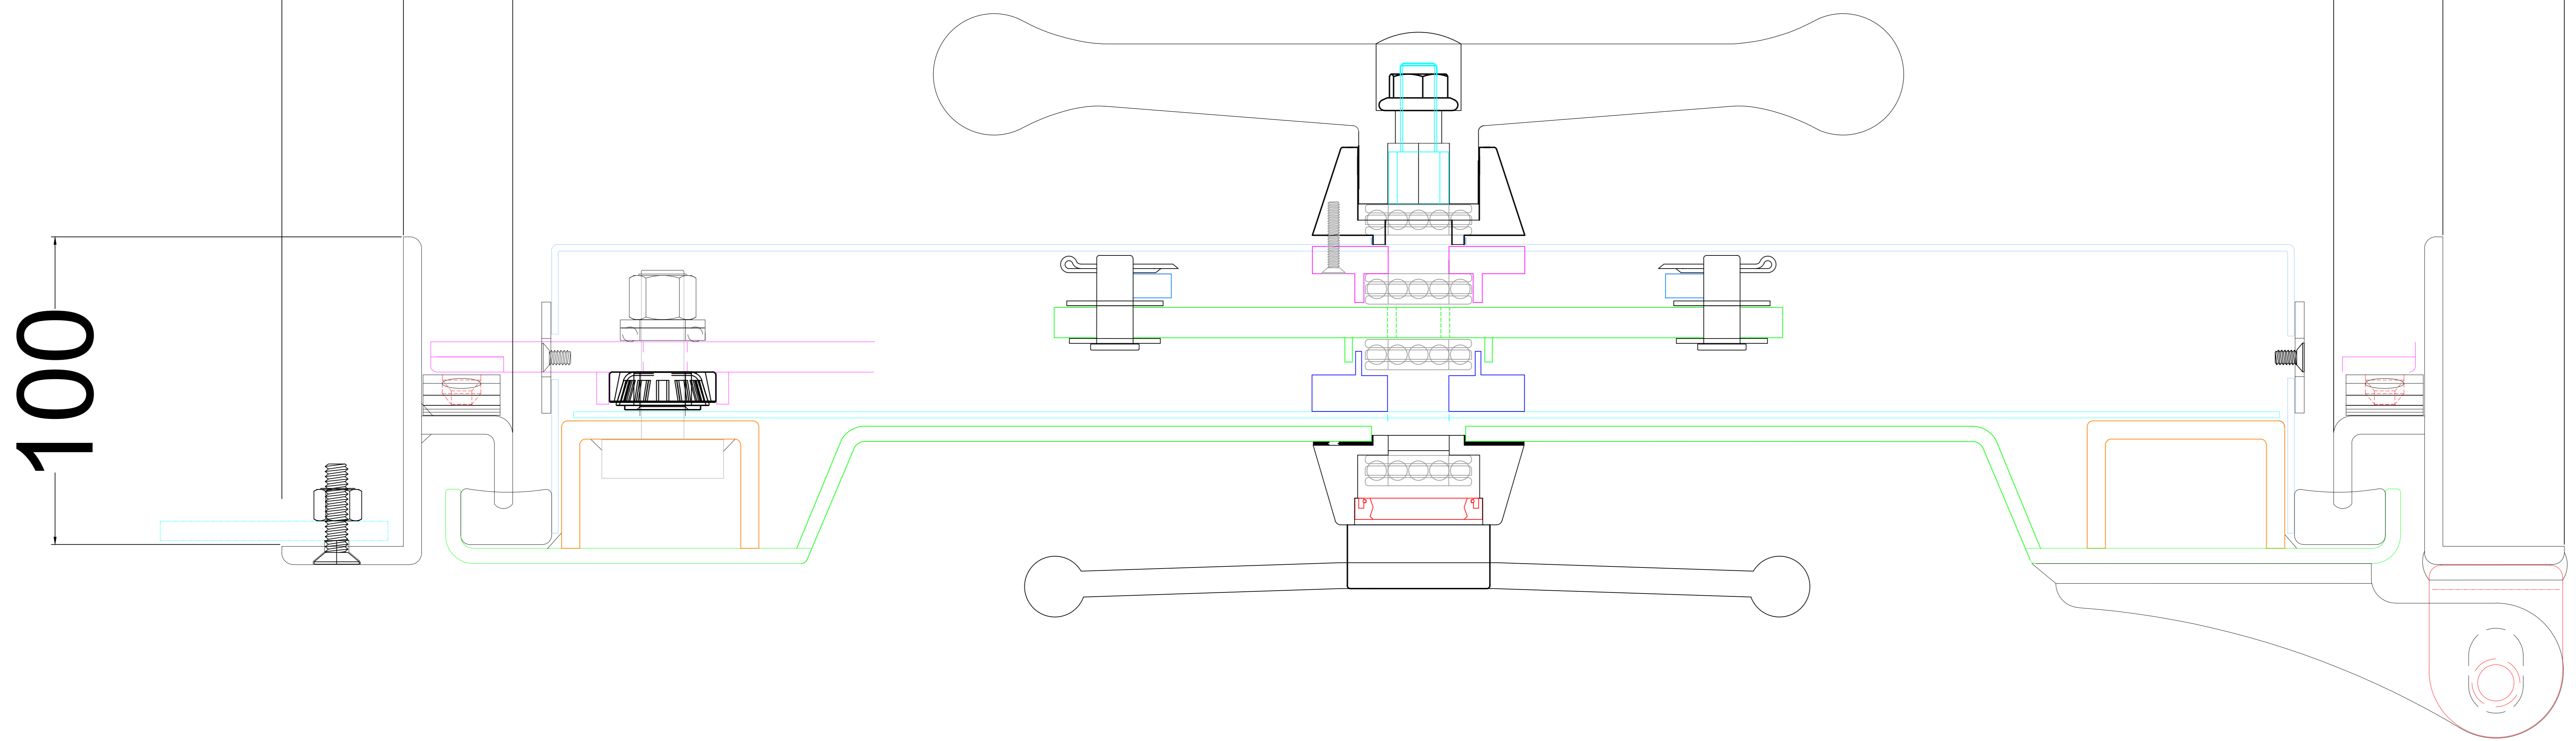

Over_All: X+80 mm

Cut_Out: X

Clear_Open: X-72 mm

EXTERIOR, RH DOOR

DWTFLST series