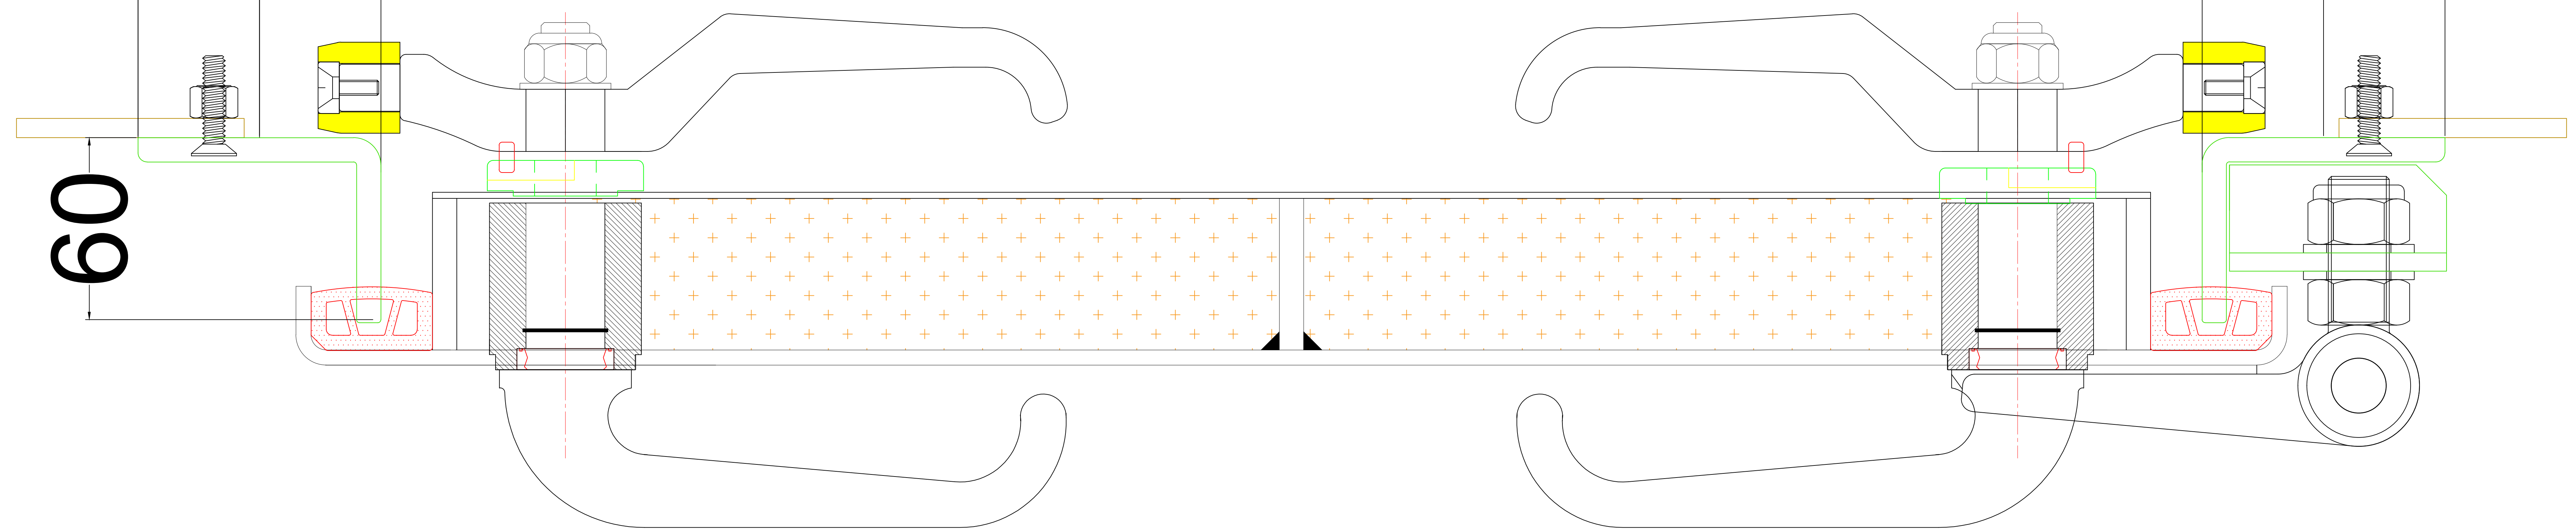

Over\_All: X + 160 mm

Cut\_Out: X + 80

Clear\_Open: X mm

EXTERIOR, RH DOOR

**DWTP TALh1 series**