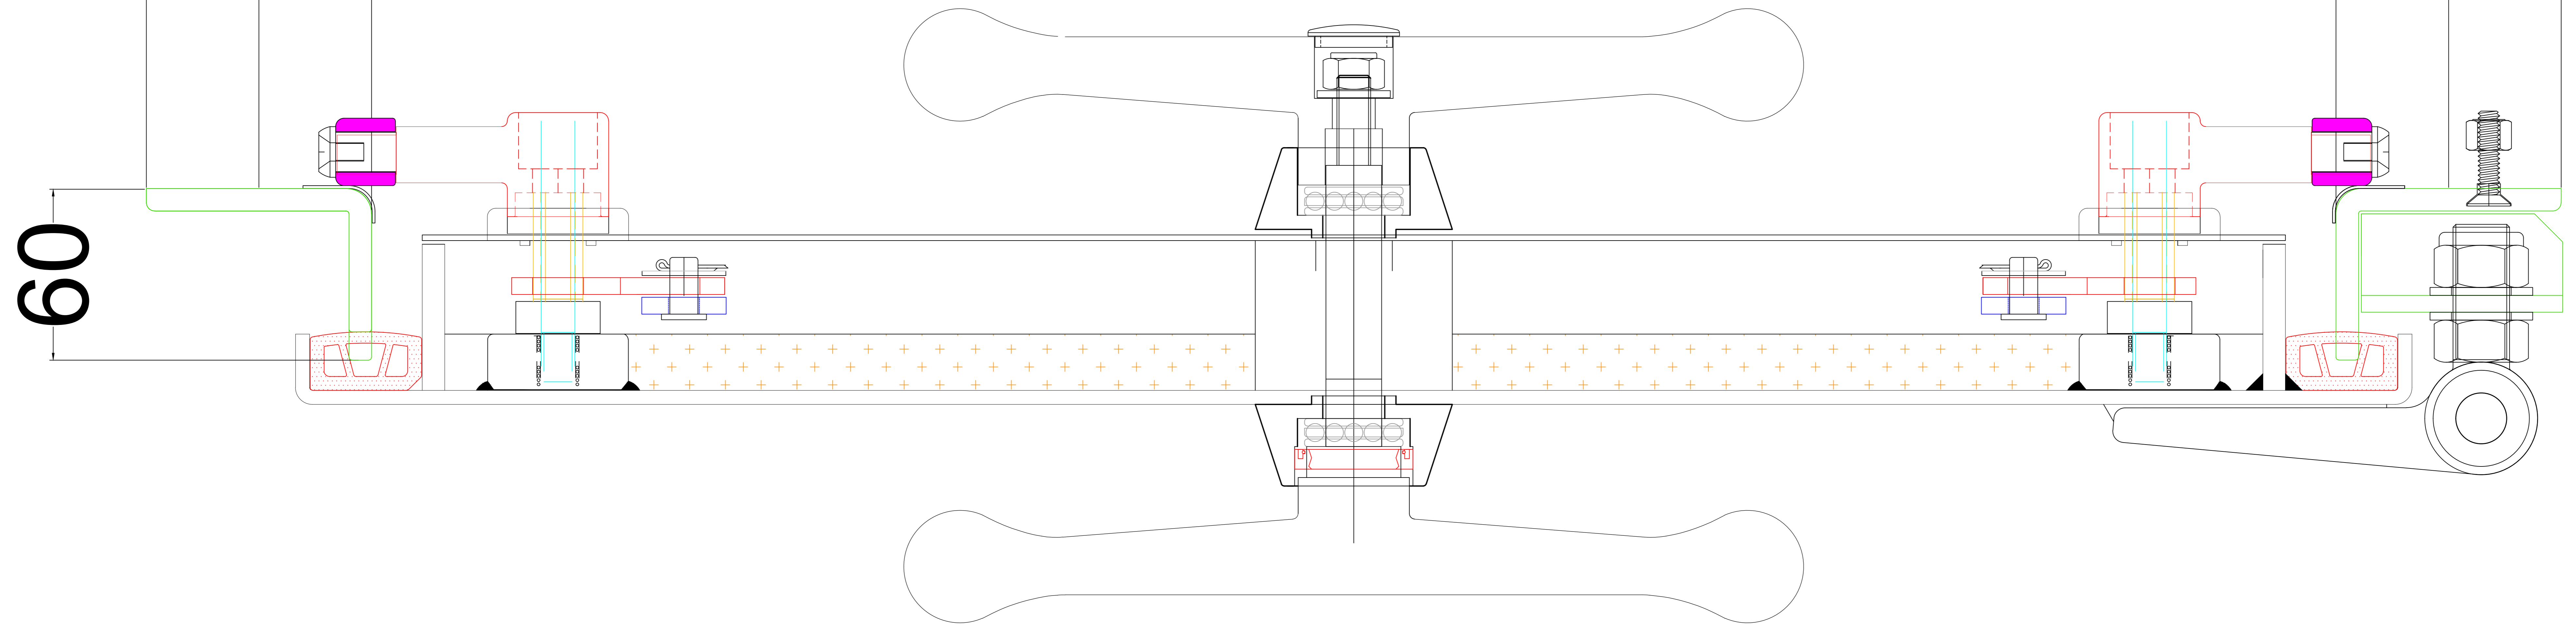

Over_All: X + 160 mm

Cut_Out: X + 80

Clear_Open: X mm

EXTERIOR, RH DOOR

DWHPRALm1 series