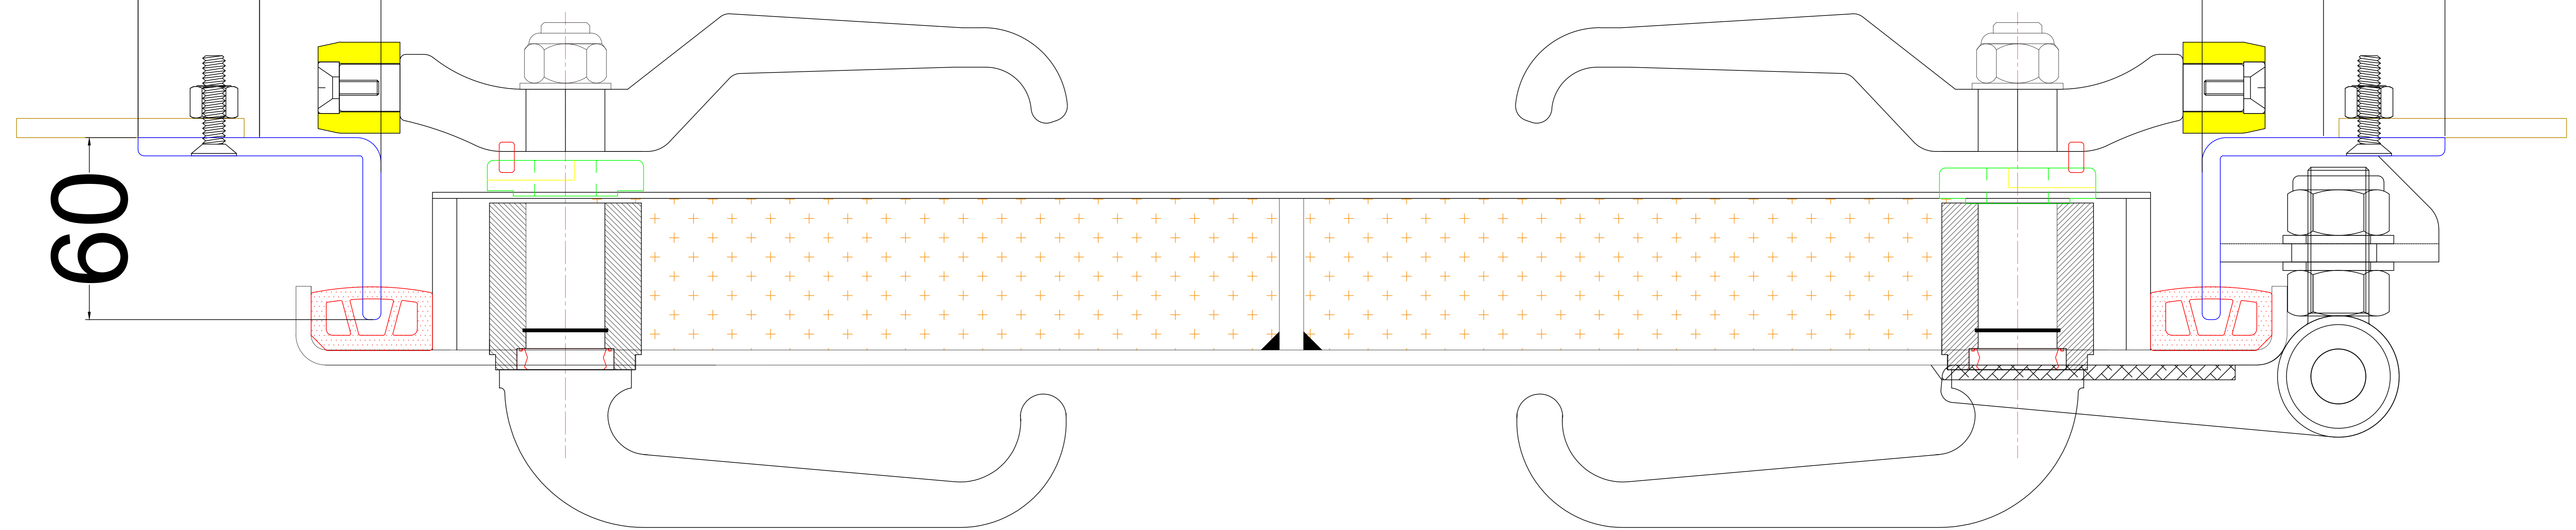

Over_All: X + 160 mm

Cut_Out: X + 80

Clear_Open: X mm

EXTERIOR, RH DOOR

DWTPSTh1 series