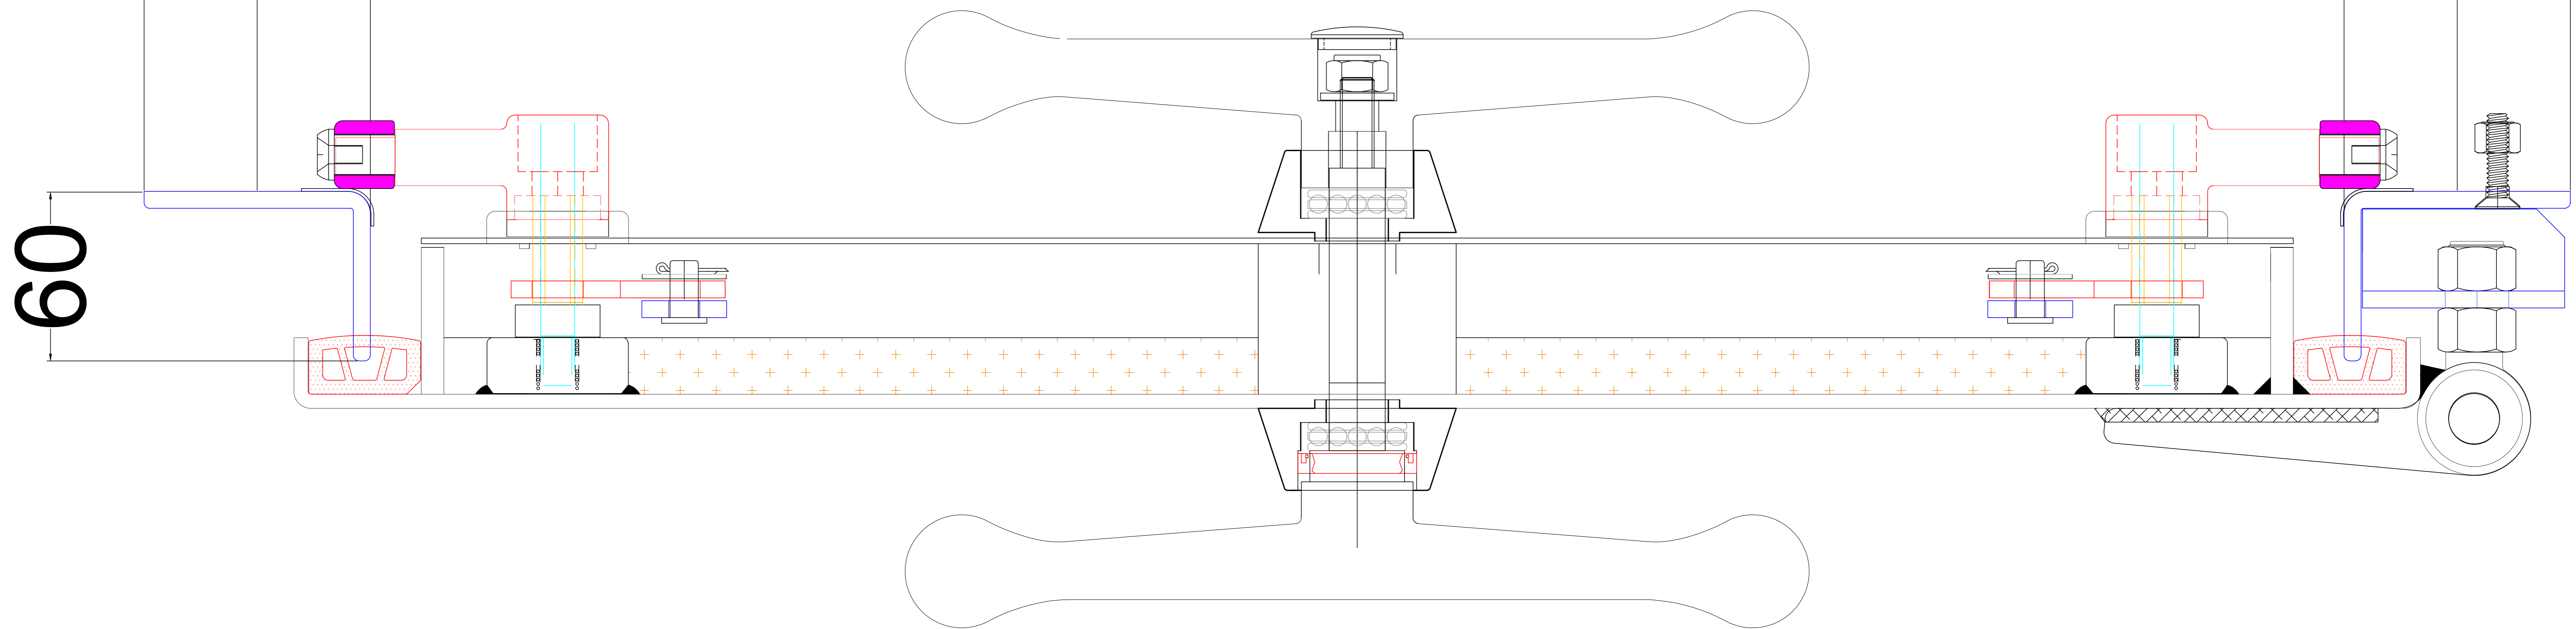

Over\_All: X + 160 mm

Cut\_Out: X + 80

Clear\_Open: X mm

EXTERIOR, RH DOOR

DWTPRSTm1 series