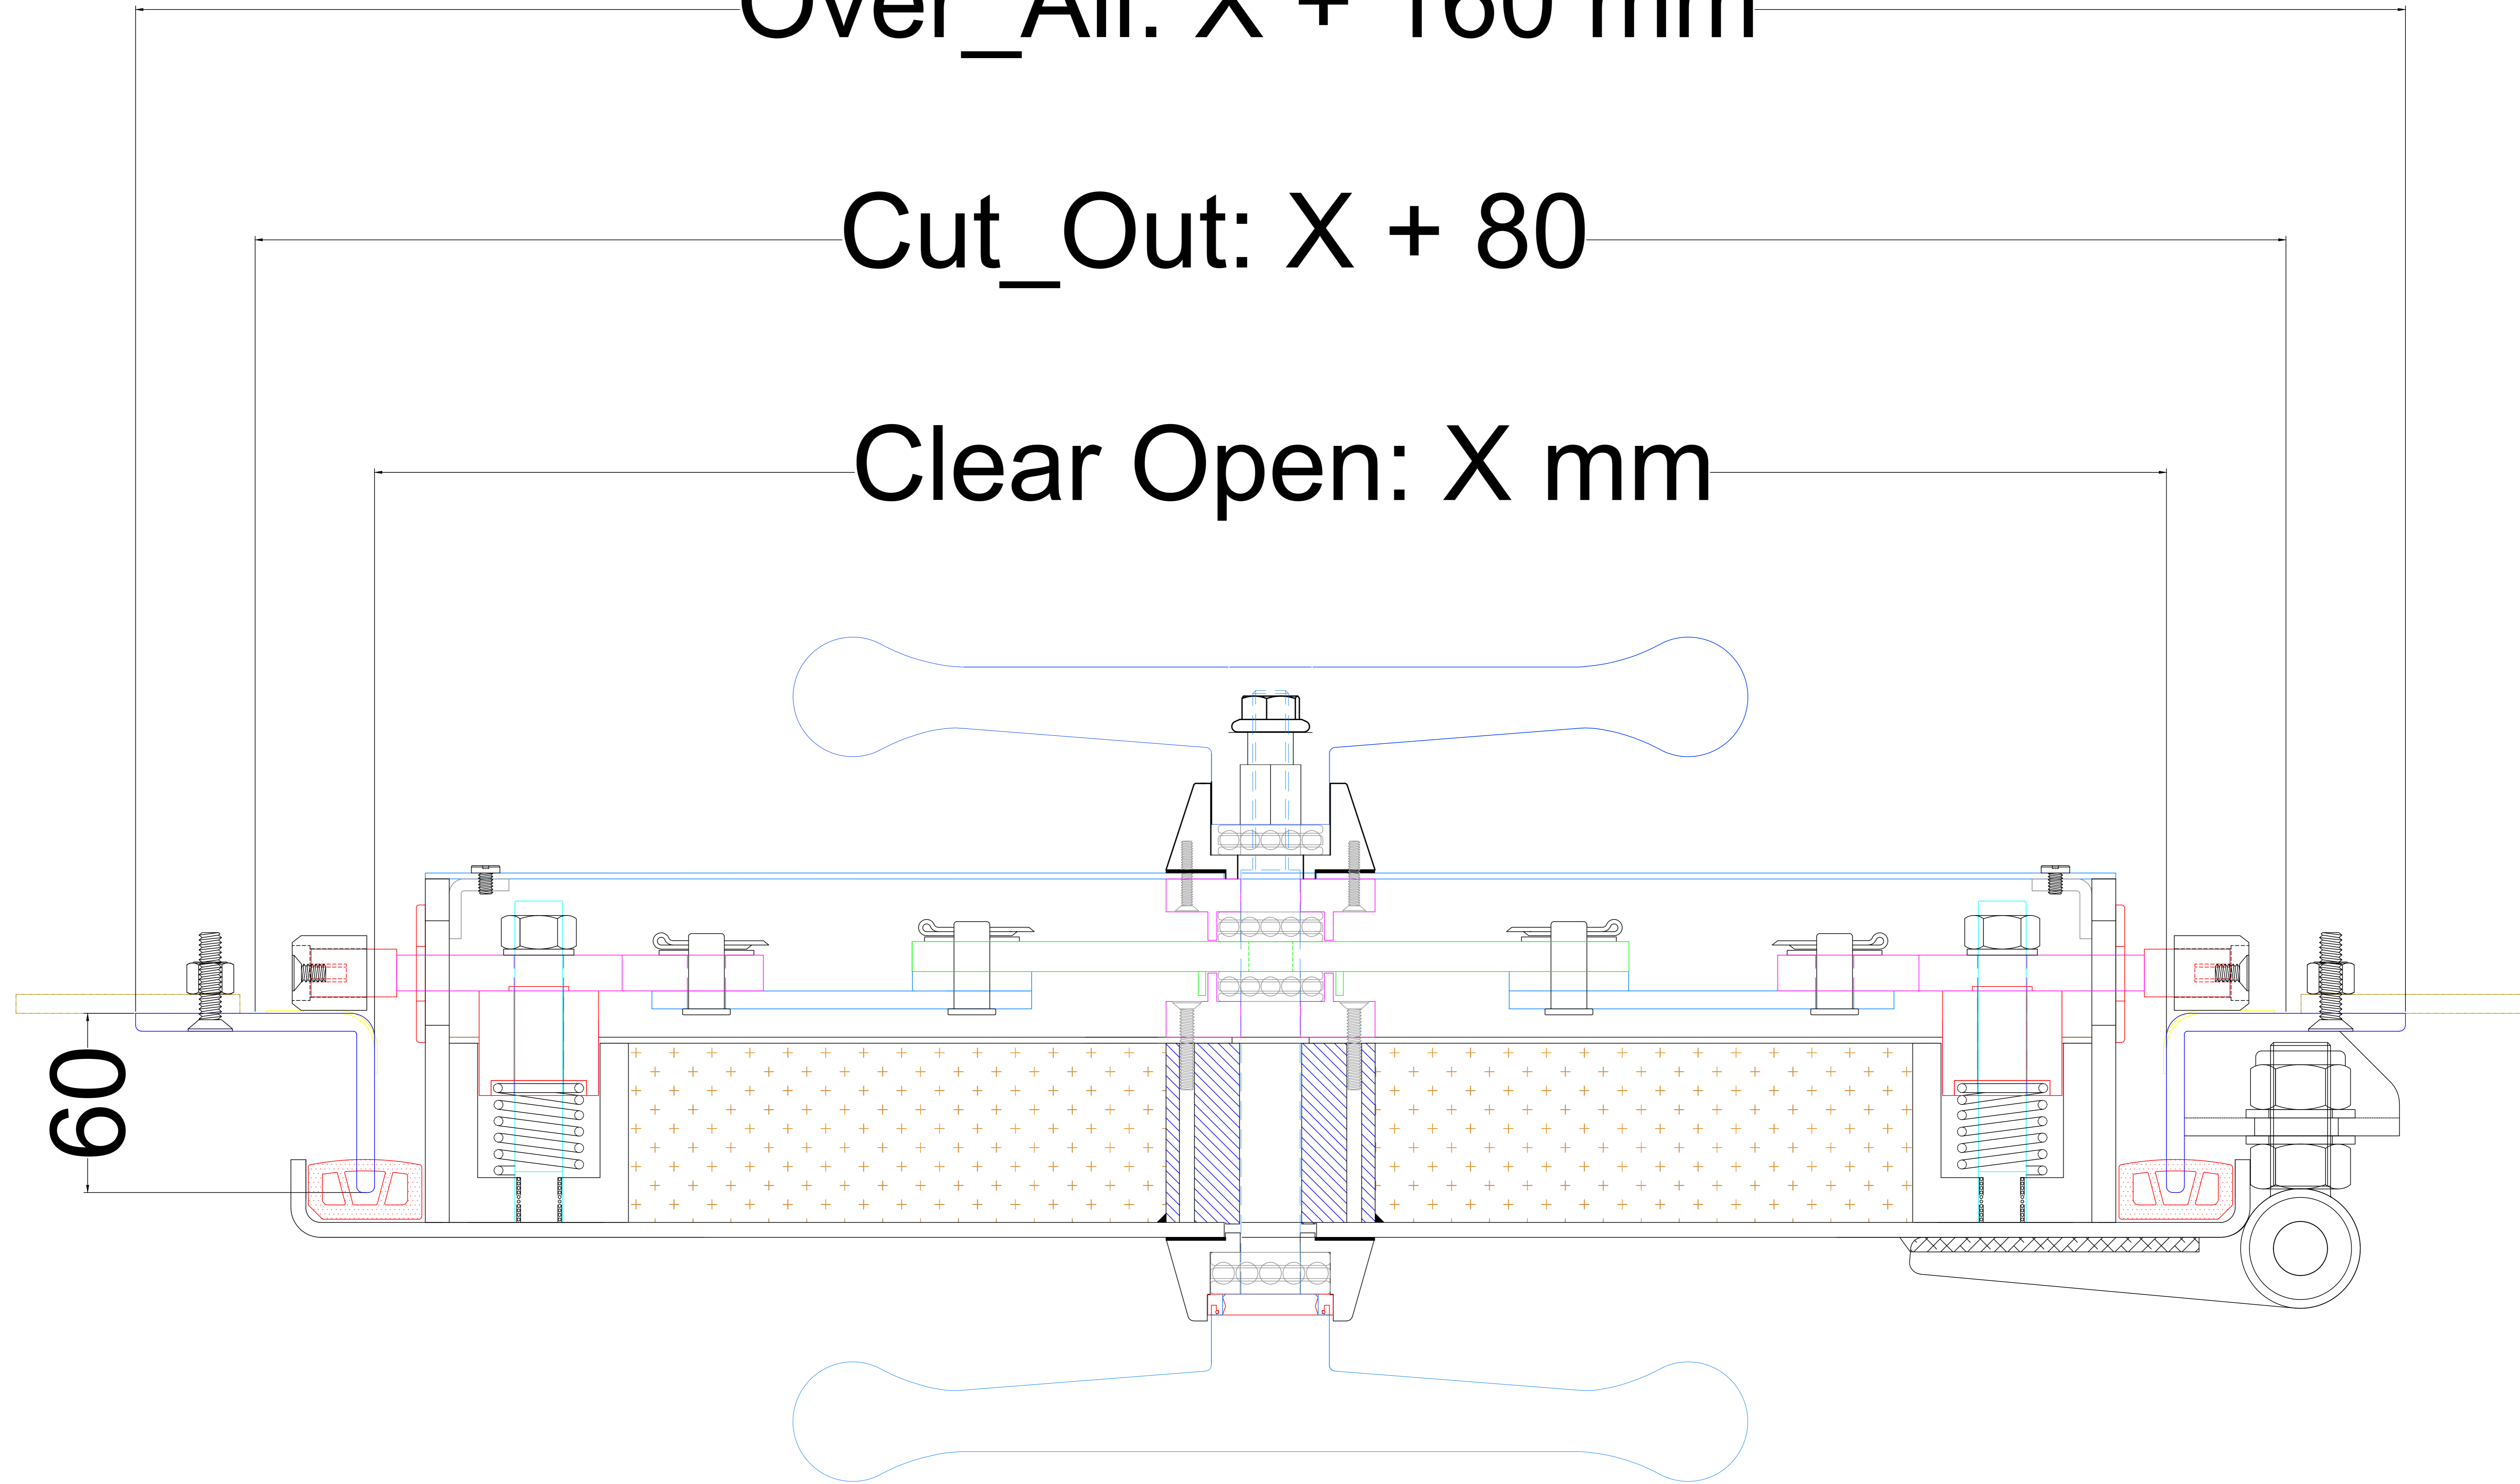

Over_All: X + 160 mm

Cut_Out: X + 80

Clear Open: X mm

EXTERIOR, RH DOOR

DWTPSTm2 series